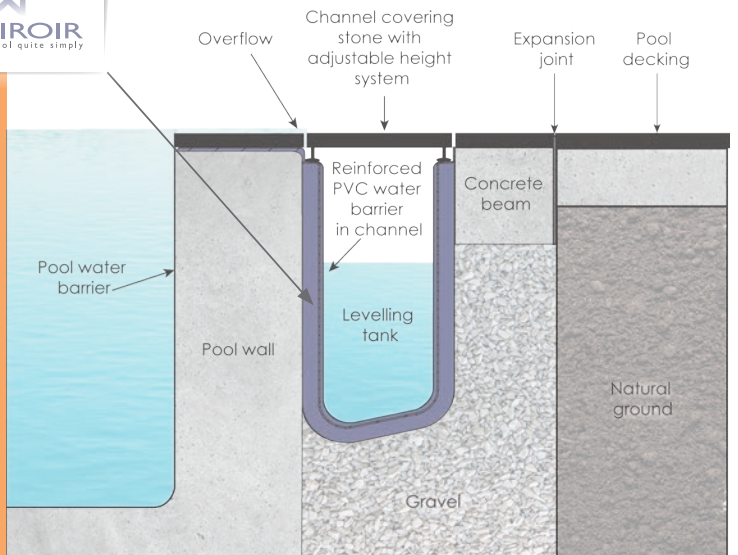

3- Affordable

This complete mirror-effect over ow system is **the only one of its kind on the market**. It allows you to optimise costs compared to classic installations!

The amazing aesthetic charm of this type of pool is suddenly affordable.

The **ISI·MIROIR** innovative technique is your guarantee of fast and precise pricing.