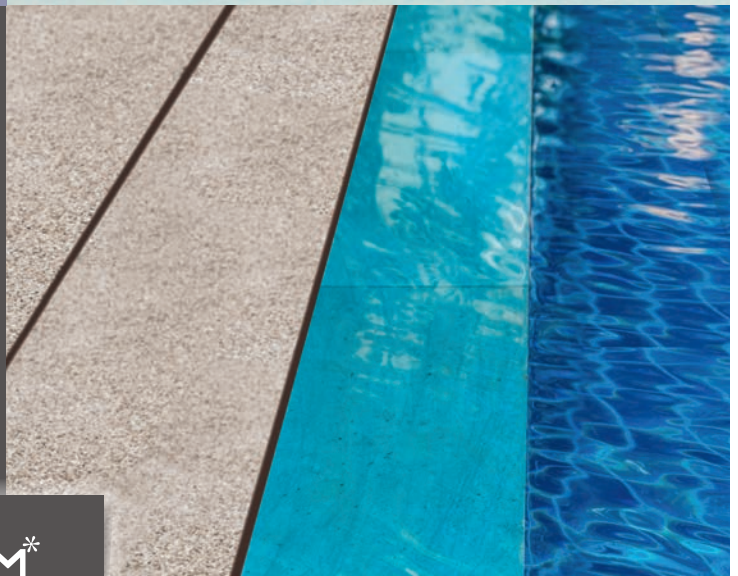

2- Adaptable

Whether you're building a new pool or renovating an old one, whether your decking is wood or stone, **the ISI·MIROIR technique adapts to all structures**, rectangles and squares.

Its level adjustment system makes installation fast and easy.

The channel and levelling system can be installed in a day by just one worker.